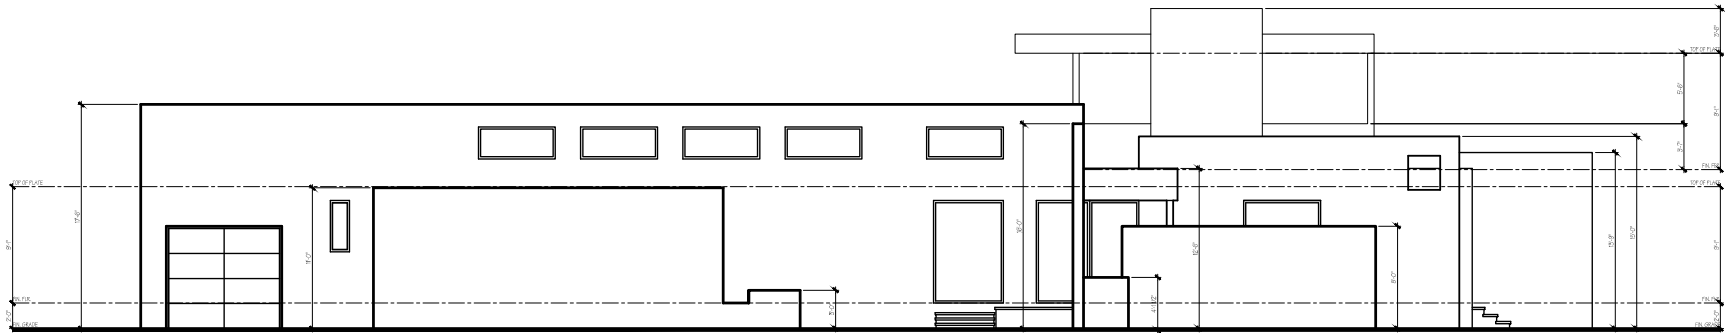

BELVEDERE PLAN
+580 SQ. FT.

FLOOR PLAN
3,800 SQ. FT.

FRONT

REAR

LEFT

RIGHT