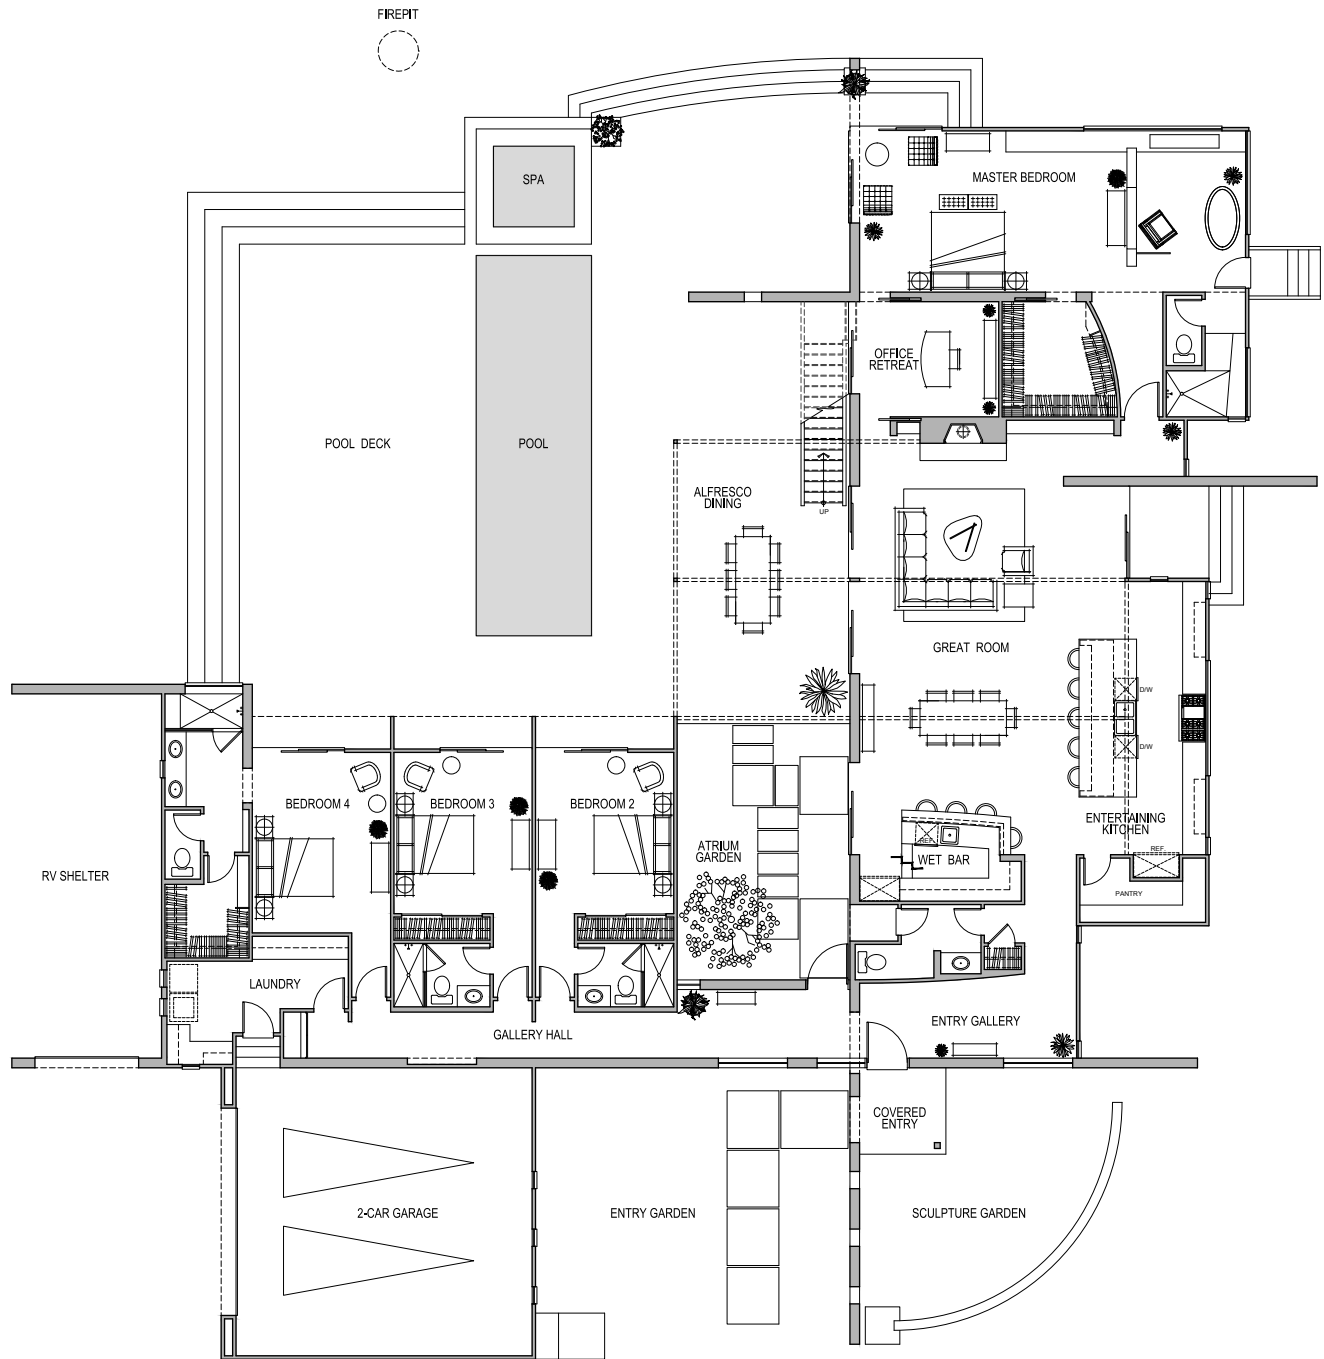

BELVEDERE PLAN
+580 SQ. FT.

FLOOR PLAN
3,800 SQ. FT.

FRONT

REAR

LEFT

RIGHT