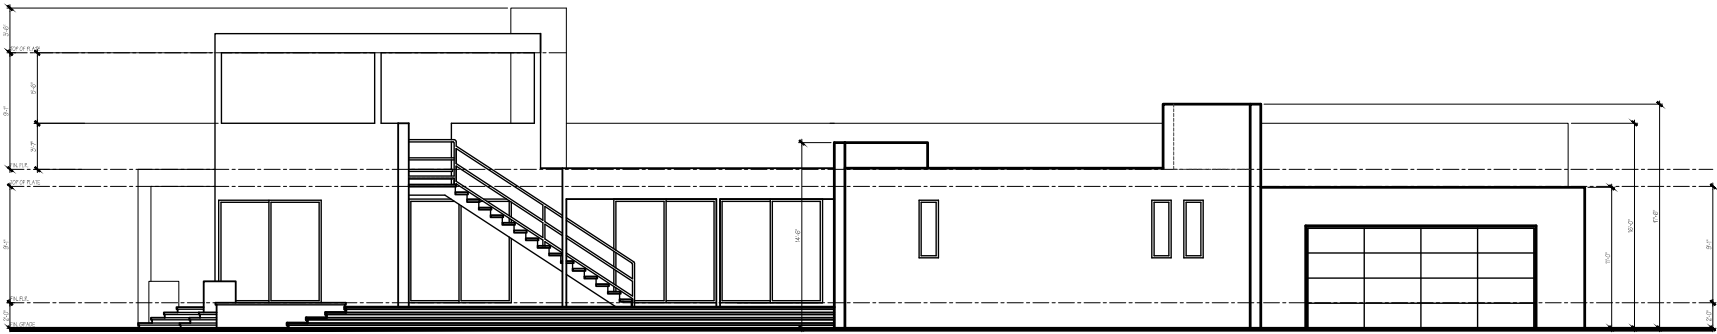

BELVEDERE PLAN
+580 SQ. FT.

FLOOR PLAN
3,800 SQ. FT.

FRONT

REAR

LEFT

RIGHT