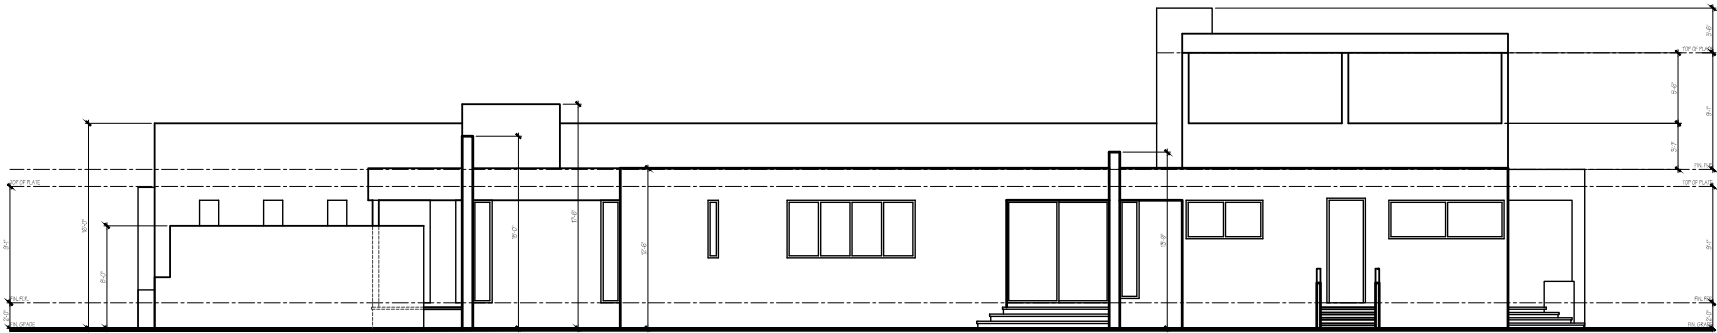

BELVEDERE PLAN
+580 SQ. FT.

FLOOR PLAN
3,800 SQ. FT.

FRONT

REAR

LEFT

RIGHT