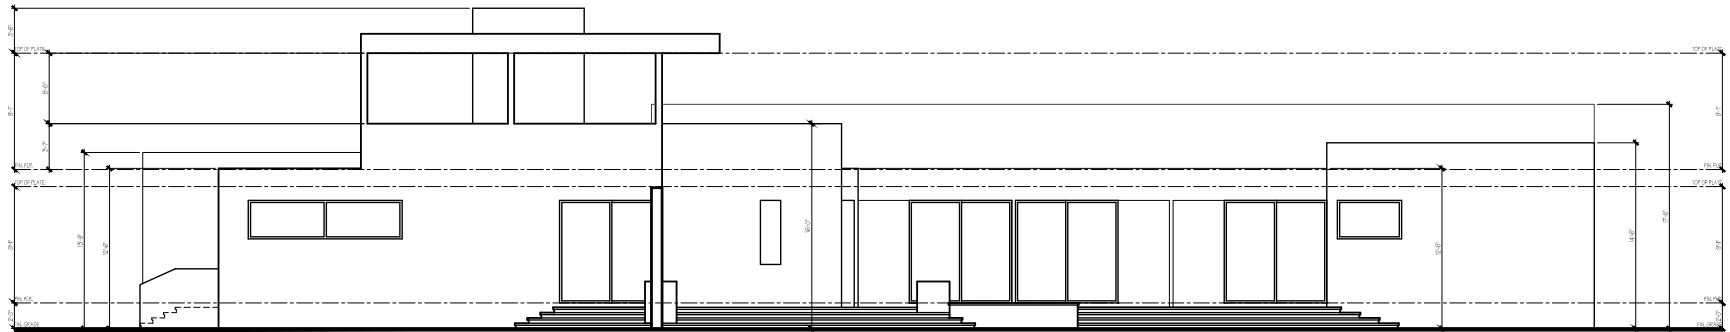

BELVEDERE PLAN
+580 SQ. FT.

FLOOR PLAN
3,800 SQ. FT.

FRONT

REAR

LEFT

RIGHT